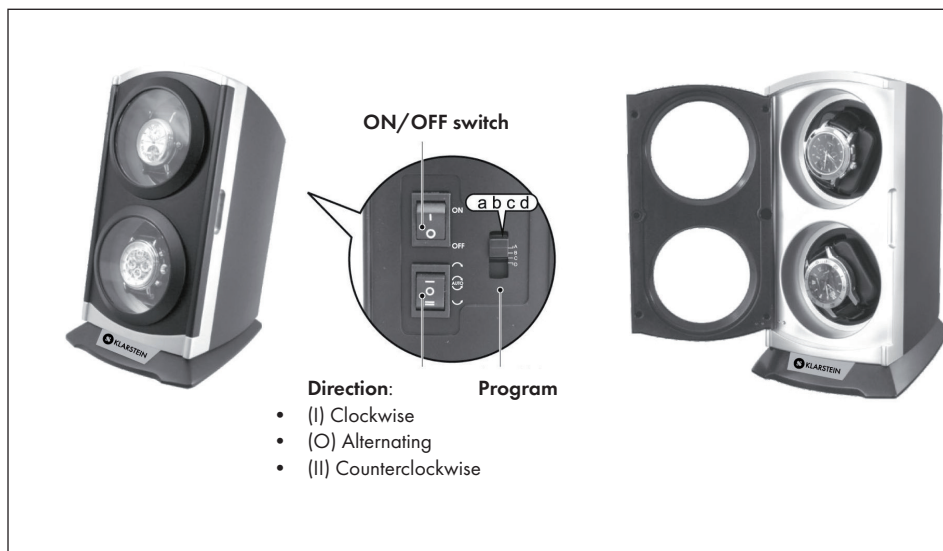

PRODUCT OVERVIEW

Note: The power supply connector is located on the back of the unit.

PROGRAMS

Program A	650 turns per day	Rotate 5 minutes, rest 79 minutes and then repeat.
Program B	900 turns per day	Rotate 5 minutes, rest 56 minutes and then repeat.
Program C	1200 turns per day	Rotate 5 minutes, rest 41 minutes and then repeat.
Program D	1500 turns per day	Rotate 5 minutes, rest 32 minutes and then repeat.