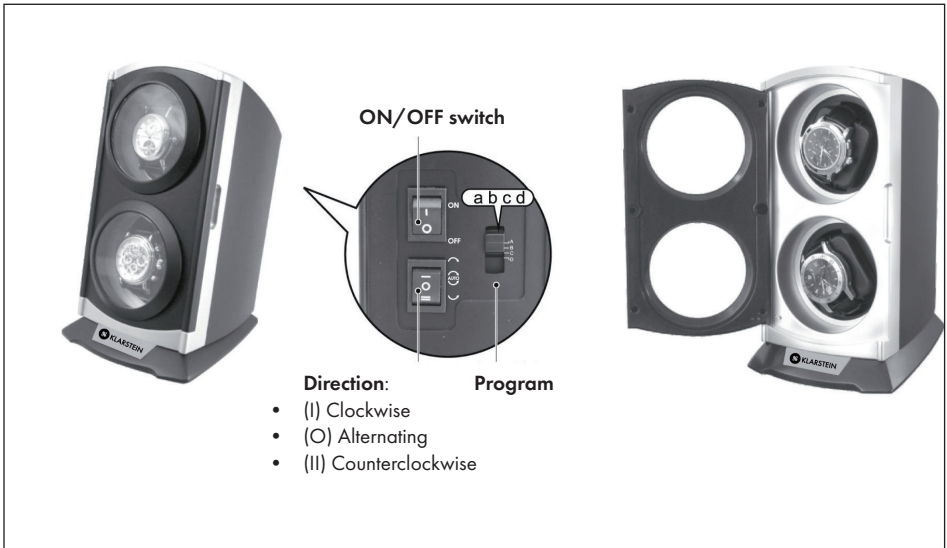

PRODUCT OVERVIEW

Note: The power supply connector is located on the back of the unit.

PROGRAMS

Program A	650 turns per day	Rotate 5 minutes, rest 79 minutes and then repeat.
Program B	900 turns per day	Rotate 5 minutes, rest 56 minutes and then repeat.
Program C	1200 turns per day	Rotate 5 minutes, rest 41 minutes and then repeat.
Program D	1500 turns per day	Rotate 5 minutes, rest 32 minutes and then repeat.